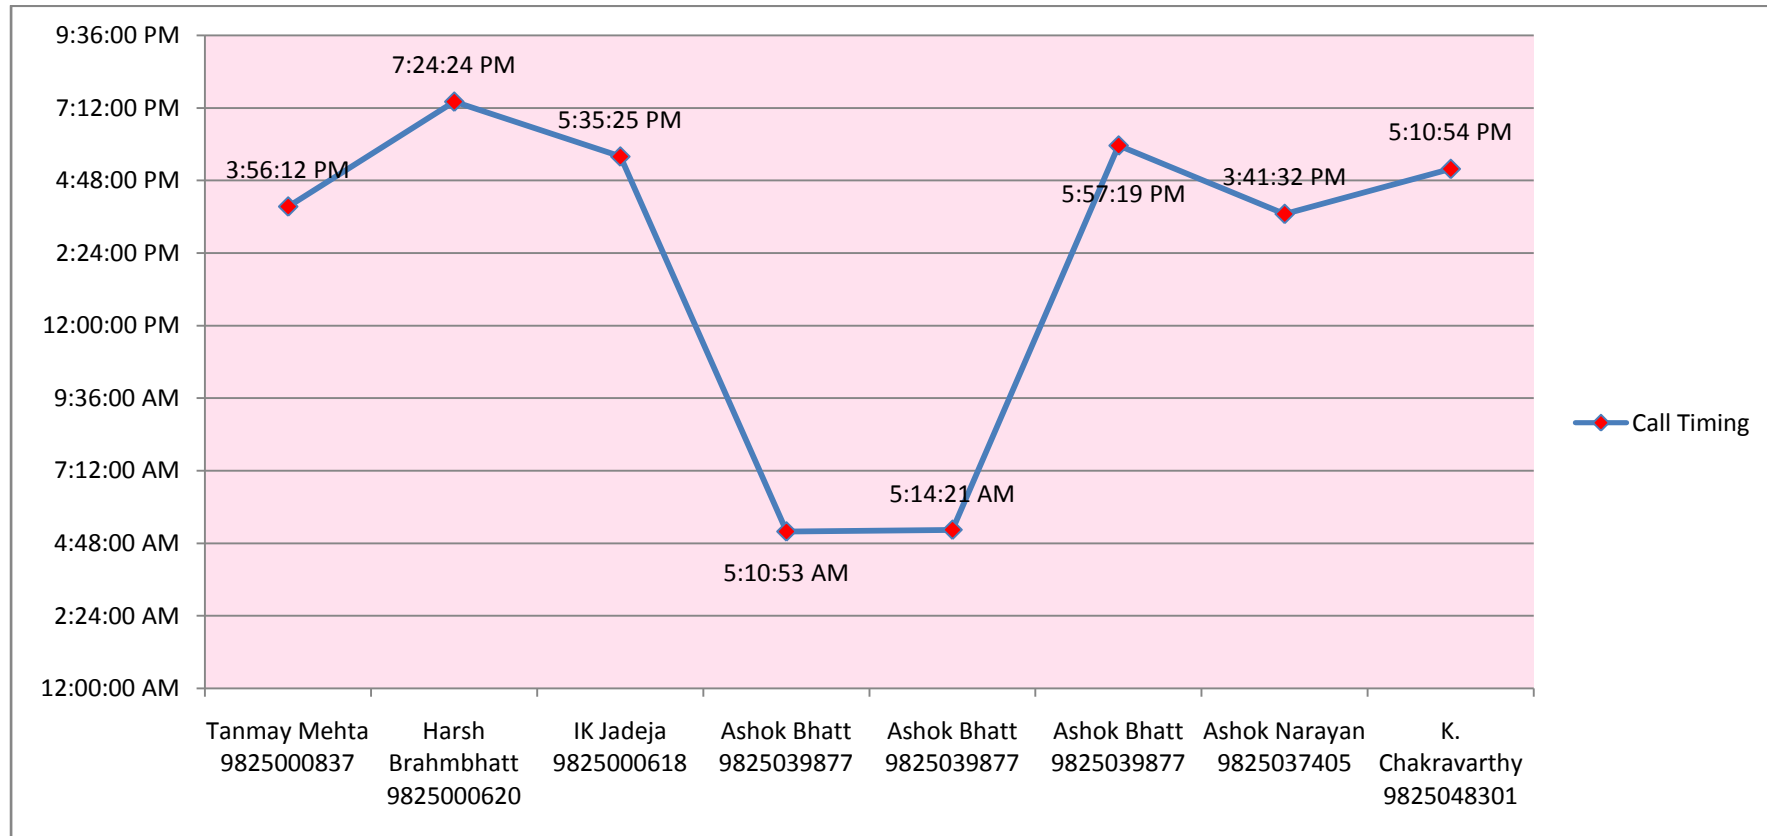

## LOCATION OF POWERFUL PERSONS AND ACCUSED AT MEGHANINAGAR

(28 FEBRUARY 2002)

**CM's Office :** Tanmay Mehta, PA to CM / OP Singh, PA to CM / Sanjay Bhavsar, PA to CM / PK Mishra, Personnel Secretary to CM / Anil Mukim, Addl. Principal Sec. to CM / AP Patel, PA to CM / JM Thakkar, PRO to CM / Harsh Brahmhatt, General Admin. Dept. Dy. Sec. / PB Gondia, DCP Zone IV

## LOCATION OF POWERFUL PERSONS AND ACCUSED AT NAROL

**(28 FEBRUARY 2002)**

**CM's Office :** Tanmay Mehta, PA to CM / OP Singh, PA to CM / Sanjay Bhavsar, PA to CM / PK Mishra, Personnel Secretary to CM / Anil Mukim, Addl. Principal Sec. to CM / AP Patel, PA to CM / JM Thakkar, PRO to CM / Harsh Brahmhatt, General Admin. Dept. Dy. Sec. / PB Gondia, DCP Zone IV