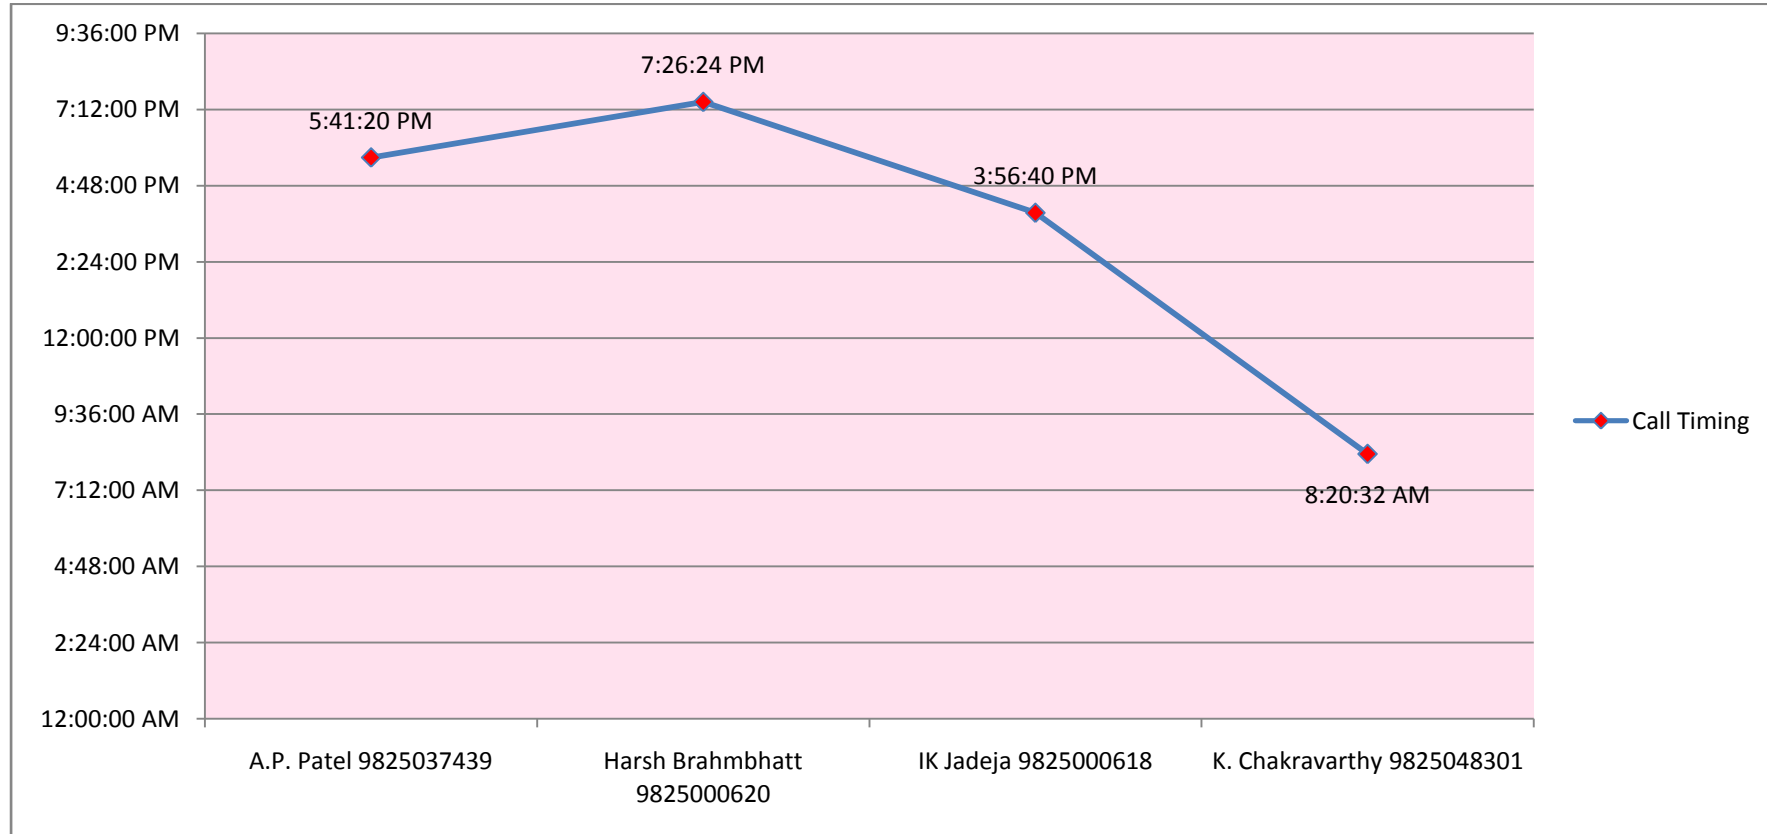

## LOCATION OF POWERFUL PERSONS AND ACCUSED AT MEGHANINAGAR

(28 FEBRUARY 2002)

**CM's Office :** Tanmay Mehta, PA to CM / OP Singh, PA to CM / Sanjay Bhavsar, PA to CM / PK Mishra, Personnel Secretary to CM / Anil Mukim, Addl. Principal Sec. to CM / AP Patel, PA to CM / JM Thakkar, PRO to CM / Harsh Brahmhatt, General Admin. Dept. Dy. Sec. / PB Gondia, DCP Zone IV